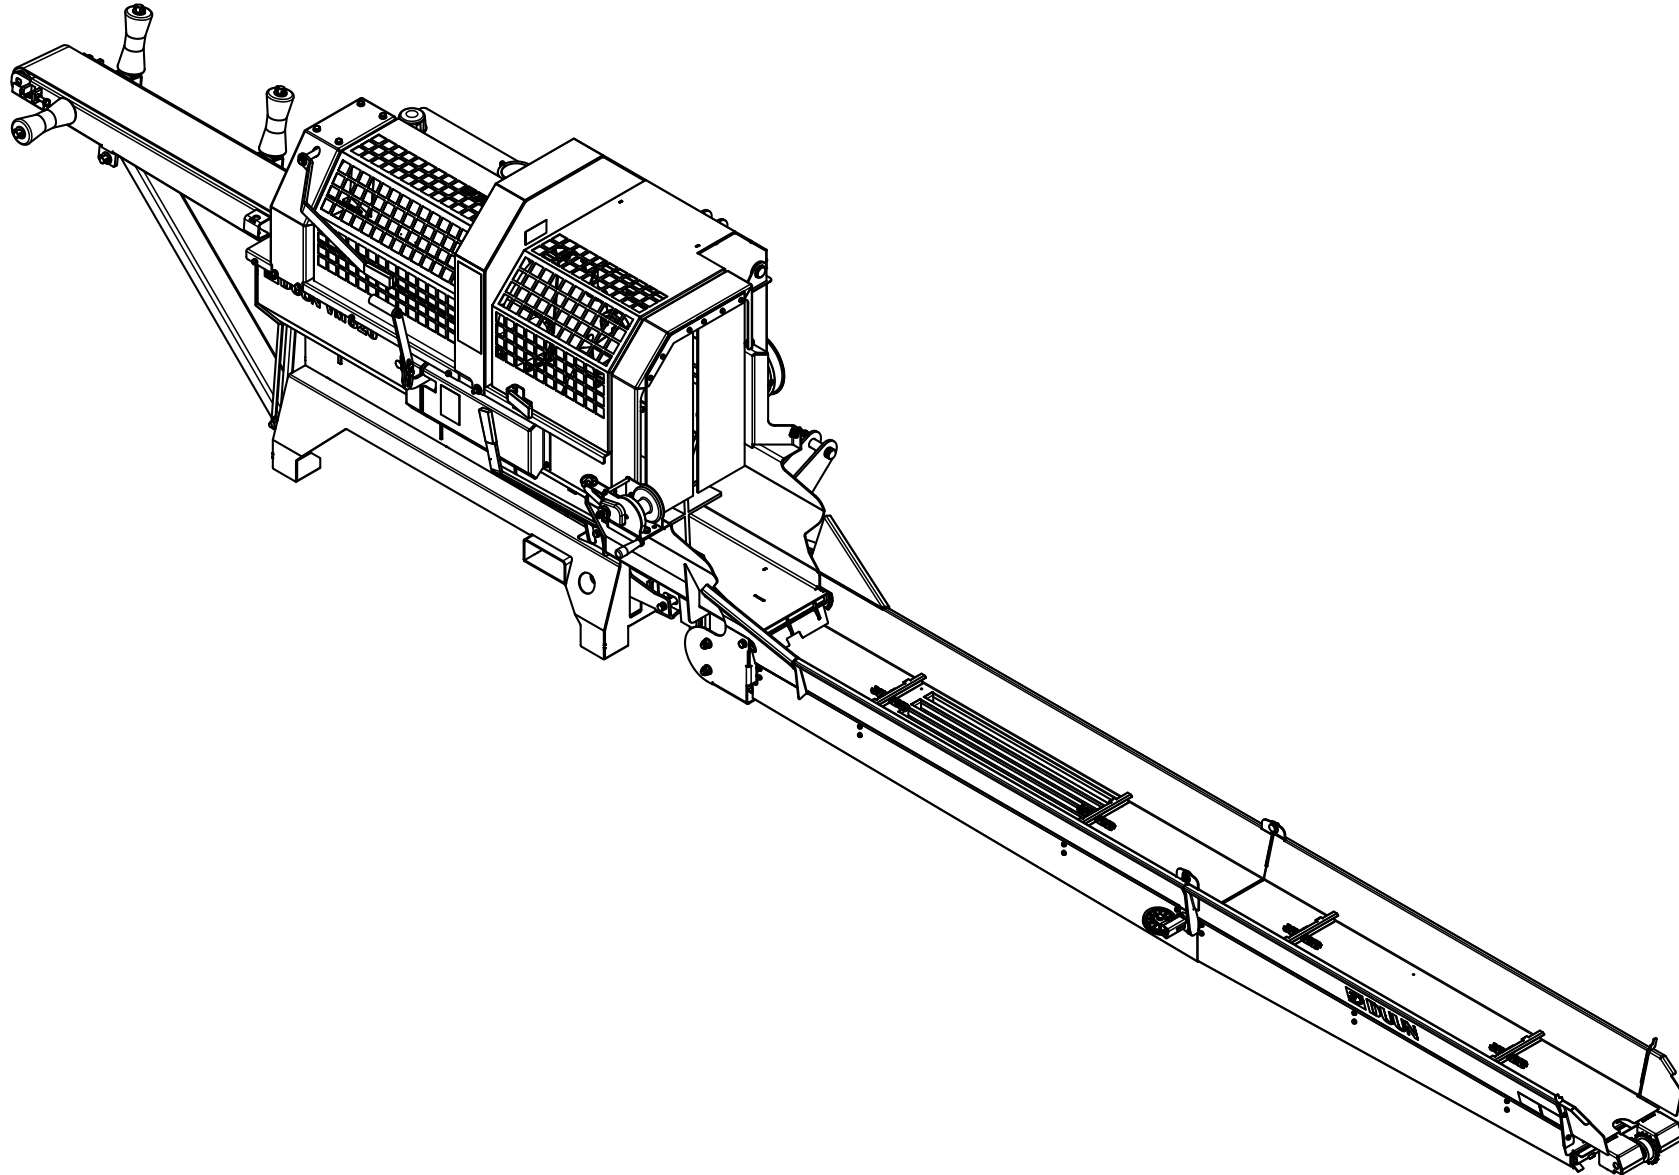

VM320 Spare parts catalogue

Serial number: from 150009 | up to 150015

Content 2

41328001 | Chassis..... 4

41328002 | Log stop..... 6

41328003 | Saw (page 1)..... 8

41328003 | Saw (page 2)..... 10

41328003 | Saw (page 3)..... 12