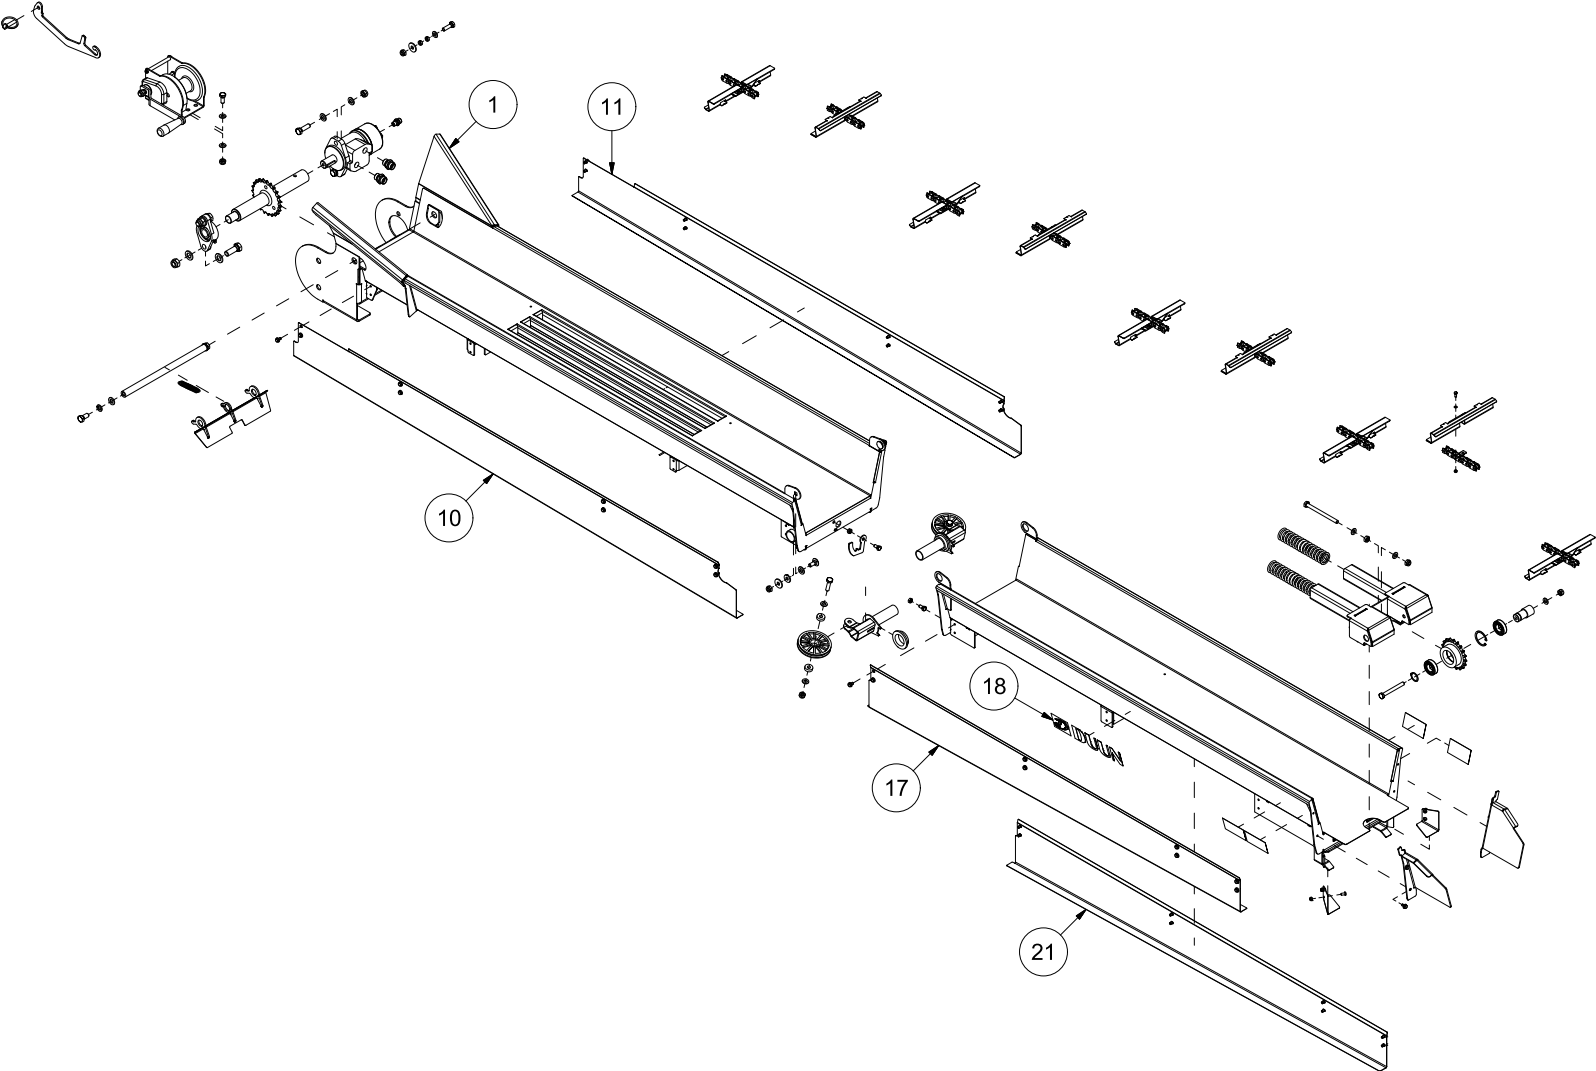

Pos	Qty	Article no	Designation
1	1	14132046	Transport conveyor lower
2	2	2344330	Locking screw M10x25 ElZn 8.8 DIN 603
3	3	2533060	Body washer M10 ElZn DIN 9021
4	10	2483610	Locking nut M10 ElZn DIN 985
5	2	1411531	Bearing washer
6	8	2531069	Washer M12 ElZn DIN 125
7	1	2954169	Flange bearing UCFL 205 25mm
8	1	2955513	Hydraulic motor 315 ccm
9	1	14132060	Chain wheel shaft
10	1	14132063	Side cover conveyor belt lower left
11	1	14132064	Side cover conveyor belt lower right
12	4	2531078	Washer M16 ElZn DIN 125
13	2	2422491	Hexagon screw M16x45 ElZn 8.8 DIN 933
14	2	2483611	Locking nut M12 ElZn DIN 985
15	2	2422352	Hexagon screw M12x40 ElZn 8.8 DIN 933
16	1	14132047	Transport conveyor upper
17	1	14132056	Side cover conveyor upper left
18	1	2935071	Sticker Duun H60
19	2	2935034	Sticker 90x48 Hanging ribbon
20	2	2935088	Sticker 90x48 Danger of hand pinching
21	1	14132057	Side cover conveyor upper right
22	2	2912085	Pressure spring Dt5,5 Di29 L200 St
23	1	14132051	Chain Tensioner
24	1	2422319	Hexagon screw M10x130 ElZn 8.8 DIN 931
25	1	2481610	Hexagon nut M10 ElZn DIN 934
26	1	14132052	Chain wheel 5/8" Z19 Ø47,0
27	1	2553247	Seeger ring I 47x2,0 DIN 471
28	1	14120082	Shaft
29	1	2422315	Hexagon screw M10x90 ElZn 8.8 DIN 931
30	1	2553125	Seeger ring A 25x1,2 DIN 471
31	2	2951124	Ball bearing 6005 2RS 25x47x12 DIN 625
32	9	14132053	Carrier
33	18	2483607	Locking nut M5 ElZn DIN 985
34	18	2422162	Hexagon screw M5x12 ElZn 8.8 DIN 933
35	18	2531029	Washer M5 ElZn DIN 125

Pos	Qty	Article no	Designation
36	1	2963102	Chain
37	1	14132061	Pipe
38	1	14132062	Hatch of conveyor
39	2	2422346	Hexagon screw M12x25 ElZn 8.8 DIN 933
40	2	2534069	Spring washer M12 ElZn DIN 127
41	2	14132066	Pulley holder
42	2	2957768	Hexagon nipple GEK BSP 1/2" L15 ED
43	1	2966105	Winch 500 kg with brake and wire
44	3	2422297	Hexagon screw M10x25 ElZn 8.8 DIN 933
45	2	14120187	Washer
46	1	14132077	Locking plate
47	1	2556142	Locking pin Ø10x40
48	2	2481609	Hexagon nut M8 ElZn DIN 934
49	3	2422240	Hexagon screw M8x16 ElZn 8.8 DIN 933
50	1	14132120	Locking hook
51	1	2483609	Locking nut M8 ElZn DIN 985
52	2	2245011	Pulley, plastic
53	2	2422303	Hexagon screw M10x40 ElZn 8.8 DIN 931
54	4	1411284	Inlay in pulley
55	1	14120374	Extension spring L70
56	1	14132101	Right bracket
57	1	14132102	Left bracket
58	1	2957754	Hexagon nipple GEK BSP 1/4" L10 ED
59	1	2422301	Hexagon screw M10x35 ElZn 8.8 DIN 933
60	2	2483613	Locking nut M16 ElZn DIN 985
61	14	2531060	Washer M10 ElZn DIN 125
62	36	2465196	Hexagon screw Taptite with flange M6x10 ElZn 8.8
63	2	2245023	Plastic bearing Ø39/48x15
64	4	2476197	Unbraco button head screw M6x12 ElZn ISO 7380
65	1	14132137	Guiding plate left
66	1	14132138	Guide plate right
67	4	2483608	Locking nut M6 ElZn DIN 985