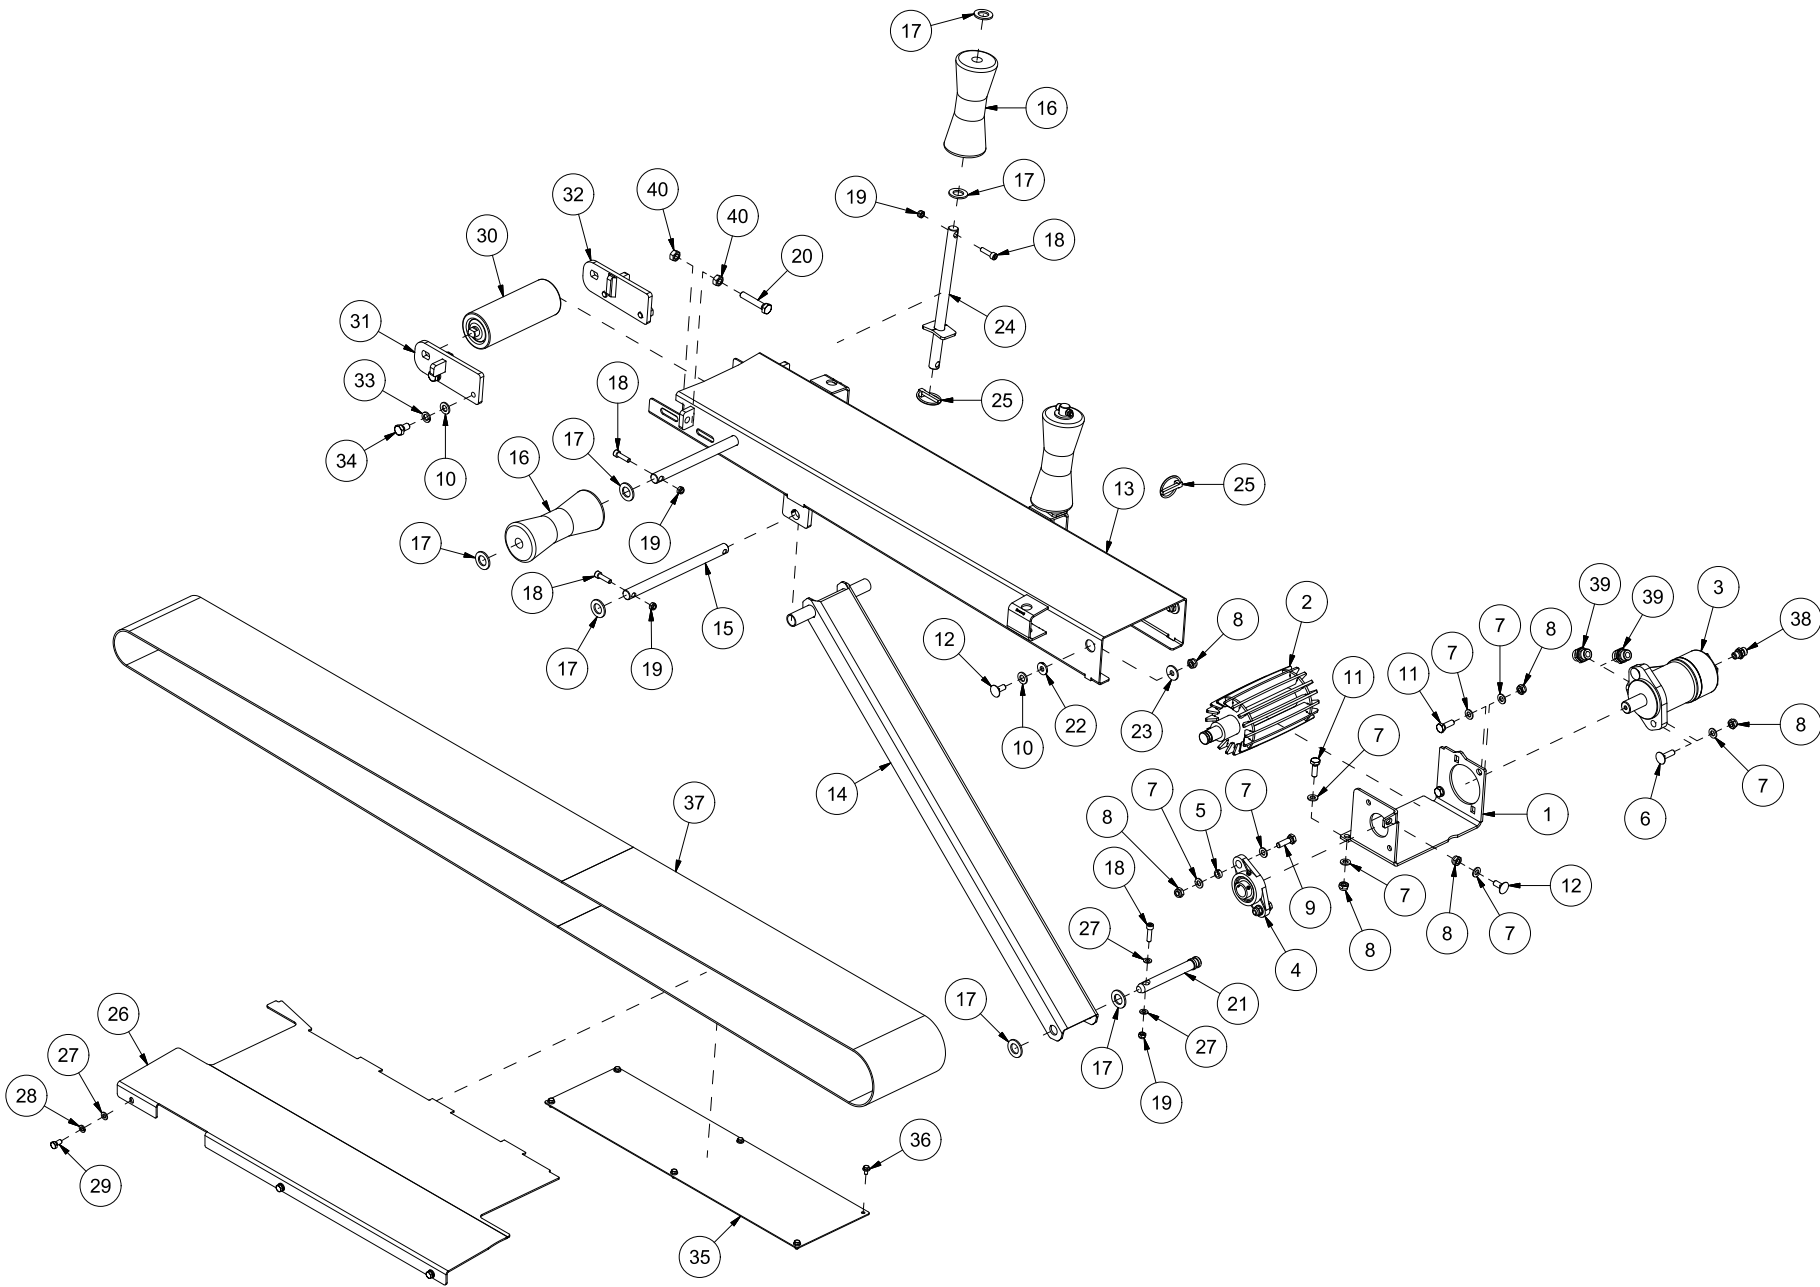

Pos	Qty	Article no	Designation
1	1	14131031	Bracket
2	1	14131045	Drive wheel
3	1	2955513	Hydraulics motor 315 ccm
4	1	2954169	Flange bearing UCFL 205 25mm
5	2	1411167	Bushing
6	2	2344332	Locking screw M10x35 ElZn 8.8 DIN 603
7	13	2531060	Washer M10 ElZn DIN 125
8	10	2483610	Locking nut M10 ElZn DIN 985
9	2	2422301	Hexagon screw M10x35 ElZn 8.8 DIN 933
10	6	2531069	Washer M12 ElZn DIN 125
11	3	2422299	Hexagon screw M10x30 ElZn 8.8 DIN 933
12	3	2344330	Locking screw M10x25 ElZn 8.8 DIN 603
13	1	14132048	Feed table
14	1	14132055	Duct
15	1	14131082	Shaft
16	3	2245031	Support roller Ø60/84xL200
17	10	2531086	Washer M20 ElZn DIN 125
18	6	2477248	Unbraco cylinder screw M8x30 ElZn DIN 912
19	6	2483609	Locking nut M8 ElZn DIN 985
20	2	2425360	Hexagon screw M12x65 ElZn 8.8 DIN 933
21	1	2526323	Top strut bolt cat. 1 Ø19x121
22	2	1411531	Bearing washer
23	2	2533060	Body washer M10 ElZn DIN 9021
24	2	14120088	Roller holder
25	3	2556142	Locking pin Ø10x40
26	1	14132028	Machine table
27	5	2531047	Washer M8 ElZn DIN 125
28	3	2534047	Spring washer M8 ElZn DIN 127
29	3	2422240	Hexagon screw M8x16 ElZn 8.8 DIN 933
30	1	2954326	Roll with bearing Ø76x200
31	1	14132049	Left bracket
32	1	14132054	Right bracket
33	4	2534069	Spring washer M12 ElZn DIN 127
34	4	2422344	Hexagon screw M12x20 ElZn 8.8 DIN 933
35	1	14132087	Hatch

Pos	Qty	Article no	Designation
36	6	2451196	Hexagon screw with flange M6x10 ElZn 8.8 DIN 6921
37	1	2222118	Band grip top B190 L4322
38	1	2957754	Hexagon nipple GEK BSP 1/4" L10 ED
39	2	2957768	Hexagon nipple GEK BSP 1/2" L15 ED
40	4	2481611	Hexagon nut M12 ElZn DIN 934