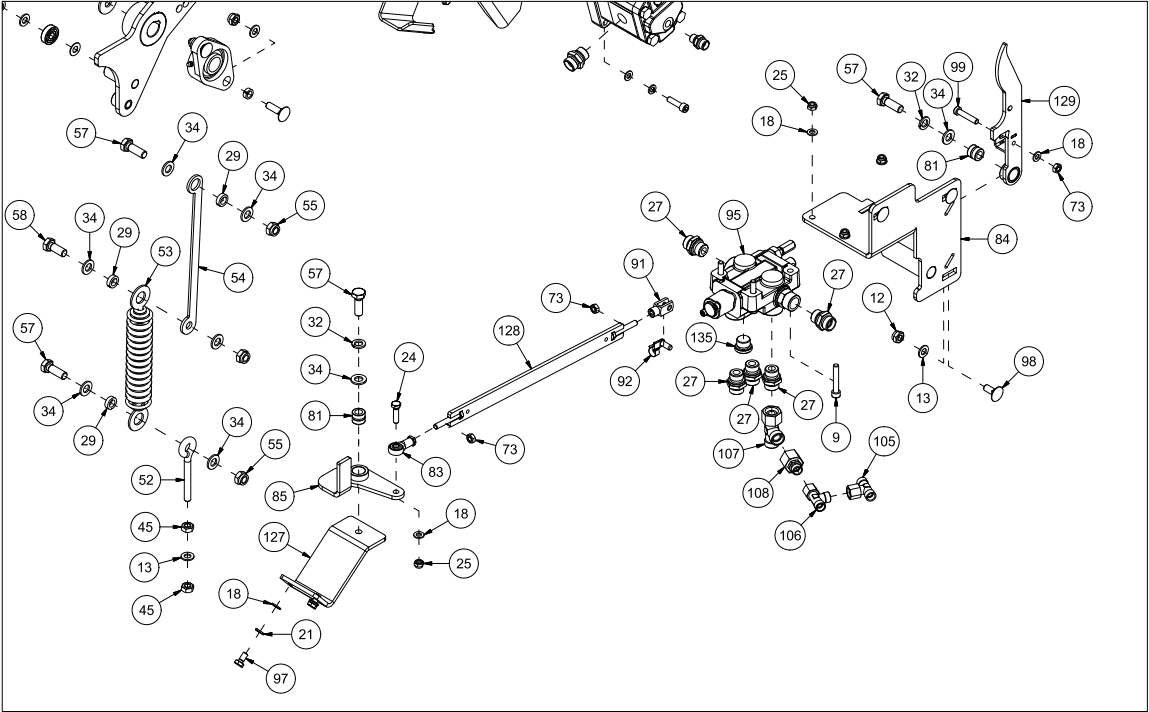

Pos	Qty	Article no	Designation
71	1	14132095	Washer
72	1	2115128	Cotter 8x7 L28 St DIN 6885A
73	7	2481609	Hexagon nut M8 ElZn DIN 934
74	1	2422252	Hexagon screw M8x40 ElZn 8.8 DIN 931
75	3	2951126	Ball bearing 6200 2RS 10x30x9 DIN 625
76	1	2245023	Plastic bearing Ø39/48x15
77	1	14132092	Arm
78	1	14132090	Arm
79	1	14132009	Strut
80	4	2915142	Joint head M12
81	4	14130089	Sliding bearing
82	1	14132030	Bracket
83	1	2915140	Joint head M8
84	1	14132043	Bracket
85	1	14132015	Arm
86	1	2477290	Unbraco cylinder screw M10x16 ElZn DIN 912
87	3	2534060	Spring washer M10 ElZn DIN 127
88	2	2533065	Body washer ø11/35x3
89	1	2422299	Hexagon screw M10x30 ElZn 8.8 DIN 933
90	2	14132098	Bracket
91	1	2915130	Fork head M8
92	1	2915150	Fork head bolt M8
93	1	14132103	Bracket
94	1	2955232	Valve for splitter VM320
95	1	2955233	Valve Saw adjustment VM320
96	1	14131085	2,5 L Plastic container
97	11	2422240	Hexagon screw M8x16 ElZn 8.8 DIN 933
98	5	2344330	Locking screw M10x25 ElZn 8.8 DIN 603
99	1	2478252	Unbraco cylinder screw, low head M8x40 St 12.9 DIN 7984
100	5	2477250	Unbraco cylinder screw M8x35 ElZn DIN 912
101	0,33 l	5310170	Saw chain oil
102	1	14120374	Extension spring L70
103	1	2957762	Hexagon nipple GEK BSP 1/2" L22 ED
104	1	2957754	Hexagon nipple GEK BSP 1/4" L10 ED
105	1	2957720	T-hexagon nipple EVTK 10L

Pos	Qty	Article no	Designation
106	1	2957721	T-hexagon nipple EVLK 10L
107	1	2957776	T-hexagon nipple EVLK 15L
108	1	2957510	Reducer L15-L10
109	1	2912082	Pressure spring Dt4,0 Di28,0 L35 St
110	1	2951124	Ball bearing 6005 2RS 25x47x12 DIN 625
111	1	14120047	Washer
112	1	2422205	Hexagon screw M6x20 ElZn 8.8 DIN 933
113	1	2955564	Cog wheel motor GR2 8 ccm
114	1	2115131	Cotter 8x7 L36 St DIN 6885A
115	4	14132104	Washer
116	1	2957500	Pipe coupling T-piece BSP 1/4" ext.
117	2	2955330	Non-return valve ¼"
118	1	2957815	Flash fittings 6mm 1/4" 90gr
119	1	2957818	Flash fittings 8mm 1/4" straight
120	1	2233008	O-ring 8,00x2,00 NBR 70
121	2	2482615	Hexagon nut low M20x1,5 ElZn DIN 936
122	1	2935147	Sticker operation VM320
123	1	14132107	Arm
124	1	14132108	Strut
125	1	14132109	Arm
126	1	14132110	Strut
127	1	14132105	Bracket
128	1	14132106	Strut
129	1	14132112	Arm
130	1	2473359	Threaded pin M12x60 ElZn DIN 916
131	2	2422352	Hexagon screw M12x40 ElZn 8.8 DIN 933
132	2	2915131	Fork head M10
133	2	2915151	Fork head bolt M10
134	4	2481611	Hexagon nut M12 ElZn DIN 934
135	3	2957411	Plug 1/2 w/with seal
136	1	14132129	Suction hose lubricating oil pump Ø8 L450
137	1	14132130	Pressure hose lubricating oil pump Ø6 L600

Serial number: 150009 - 150015