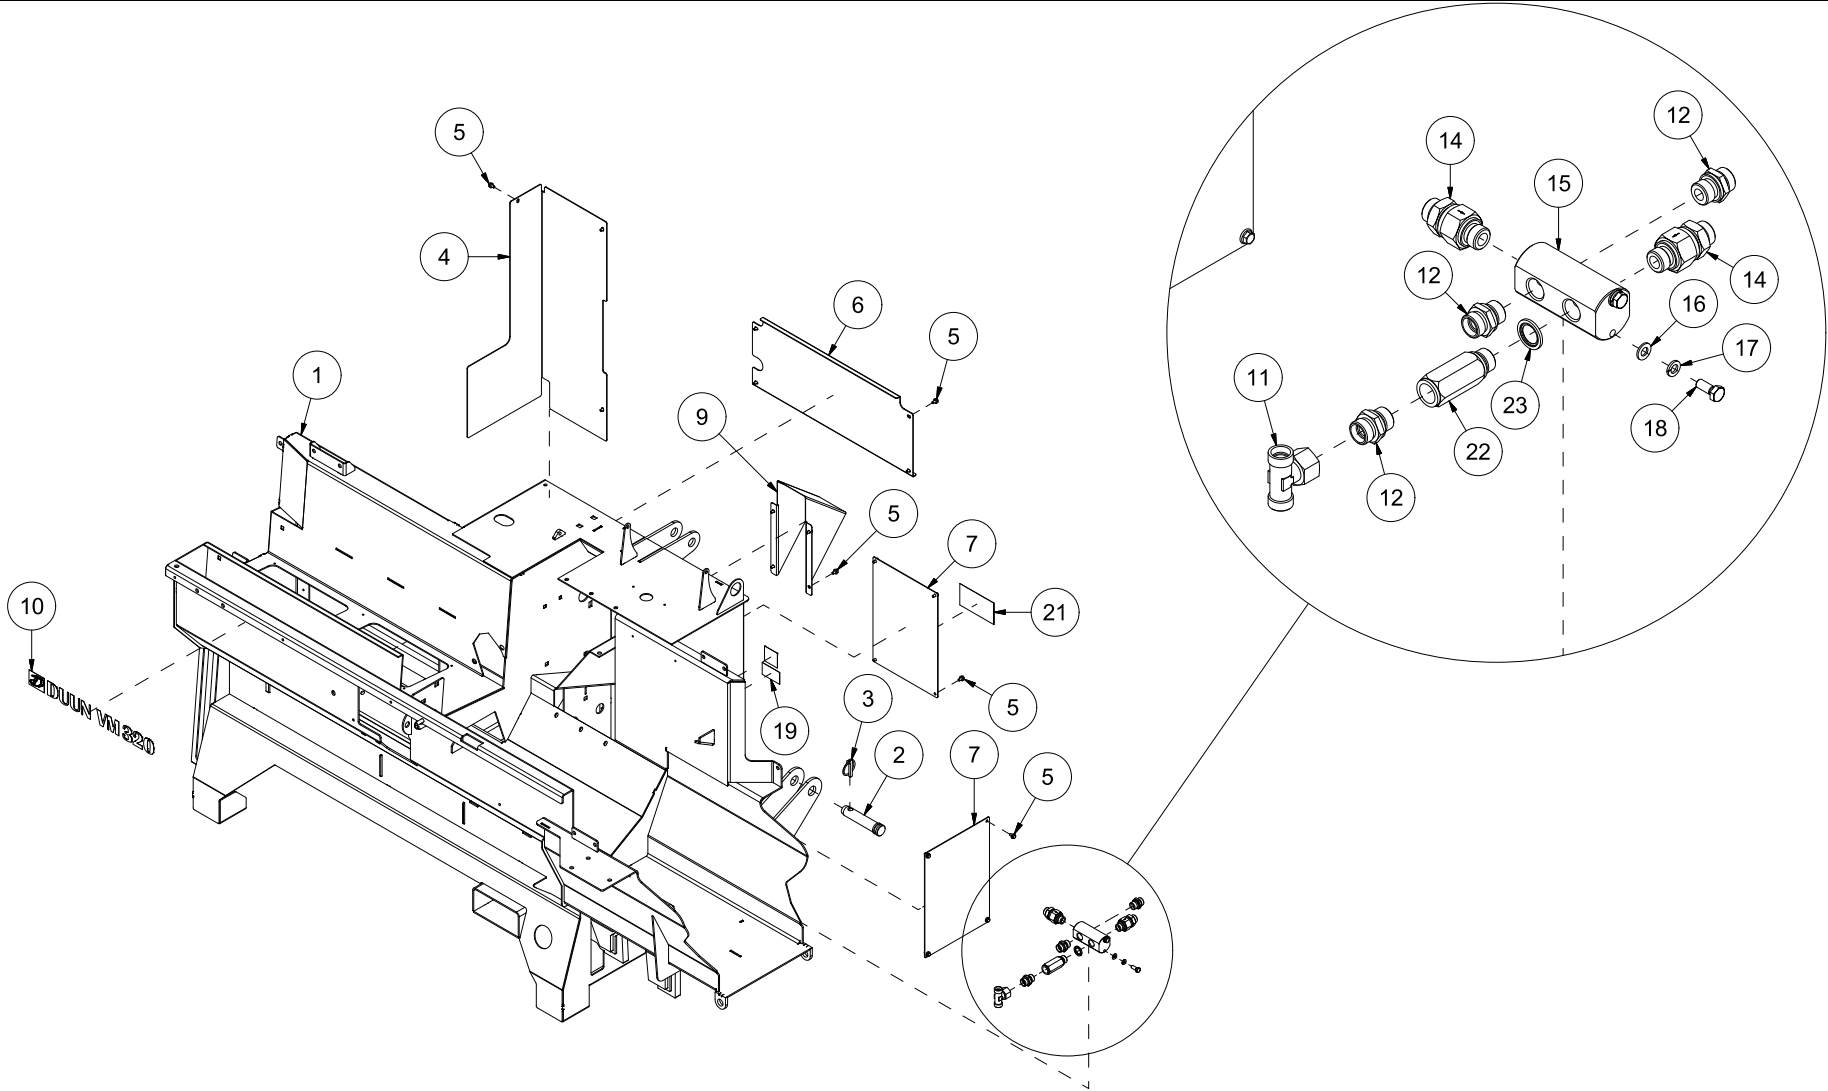

Pos	Qty	Article no	Designation
1	1	14132001	Chassis VM320
2	2	2551730	Drawbar bolt cat. 2 Ø28x95
3	2	2556142	Locking pin Ø10x40
4	1	14132070	Cover
5	19	2451196	Hexagon screw with flange M6x10 ElZn 8.8 DIN 6921
6	1	14132071	Cover
7	2	14132085	Cover
9	1	14131121	Funnel
10	1	2935145	Sticker VM320
11	1	2957775	T-hexagon nipple EVTK 15L
12	3	2957768	Hexagon nipple GEK BSP 1/2" L15 ED
14	2	2955295	Non return valve 0,5 Bar
15	1	14132074	Manifold
16	2	2531047	Washer M8 ElZn DIN 125
17	2	2534047	Spring washer M8 ElZn DIN 127
18	2	2422244	Hexagon screw M8x20 ElZn 8.8 DIN 933
19	1	2935063	Sticker 68x40 CE
21	1	2935131	Sticker 132x72 400 approx.
22	1	14132128	Non return valve
23	1	2957861	Hydraulic packing 1/2"