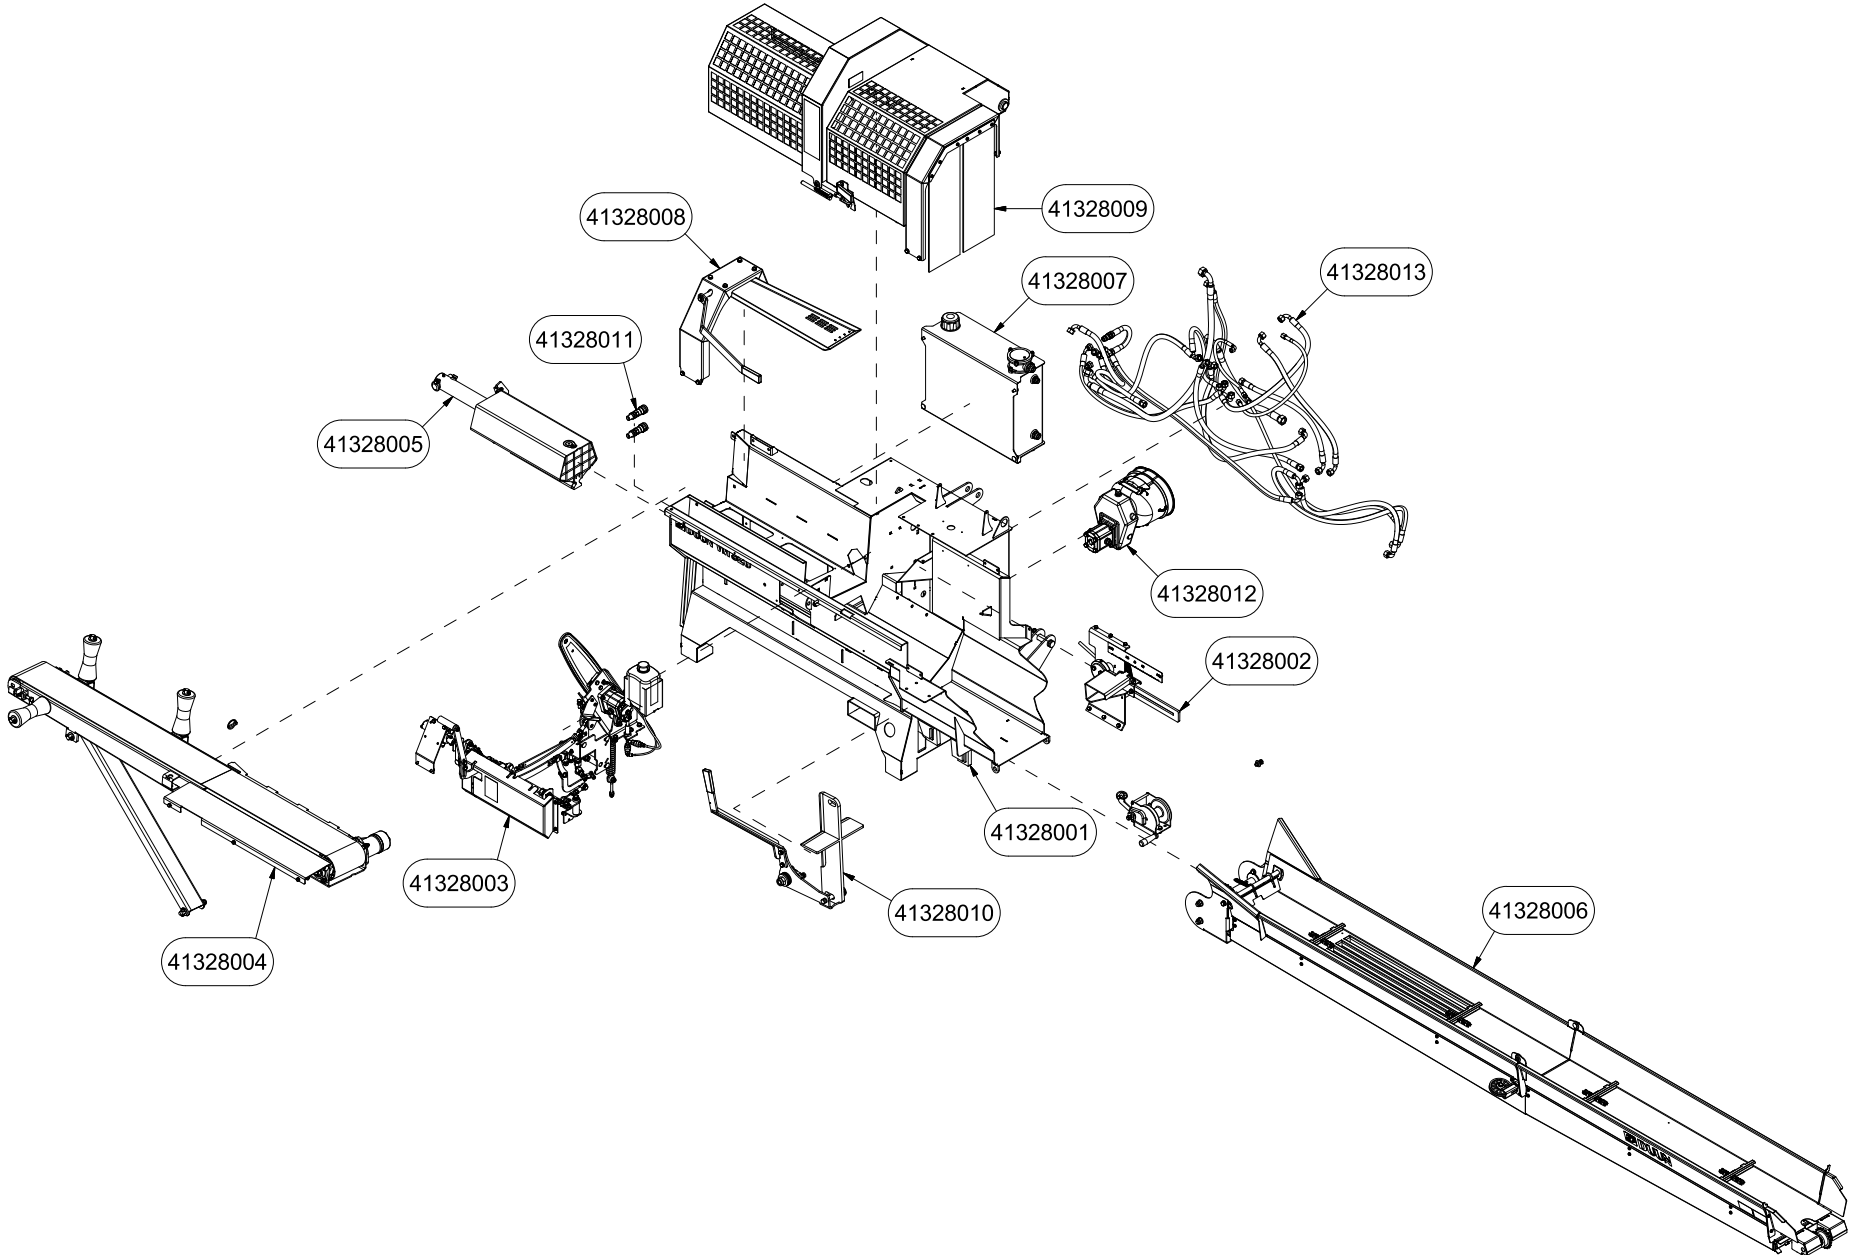

VM320 Spare parts catalogue

Serial number: from 150009 | up to 150015

Content 2

41328001 | Chassis..... 4

41328002 | Log stop..... 6

41328003 | Saw (page 1)..... 8

41328003 | Saw (page 2)..... 10

41328003 | Saw (page 3)..... 12

Pos	Qty	Article no	Designation
1	1	14131038	Lifting arm manual
2	1	14131039	Manual knife lever
3	1	2245047	Plastic handle
4	2	2422297	Hexagon screw M10x25 ElZn 8.8 DIN 933
5	2	2531060	Washer M10 ElZn DIN 125
6	2	2534060	Spring washer M10 ElZn DIN 127
7	1	2556142	Locking pin Ø10x40
8	1	2526322	Top strut bolt cat. 1 Ø19x97
9	1	14131134	Bracket
10	1	14131133	Installation bracket
11	1	14131071	Washer ø 24/60x6
12	1	2483617	Locking nut M24 ElZn DIN 985
13	1	2422656	Hexagon screw M24x90 ElZn 8.8 DIN 931
14	2	2472205	Countersink head screw M6x20 St 10.9 DIN 7991
15	4	2914260	Plate spring 60x25,5-4,65-3
16	1	2245320	Clutch plate
17	1	14132005	Splitting knife 4 parts
18	2	2534069	Spring washer M12 ElZn DIN 127
19	2	2531069	Washer M12 ElZn DIN 125
20	2	2422352	Hexagon screw M12x40 ElZn 8.8 DIN 933