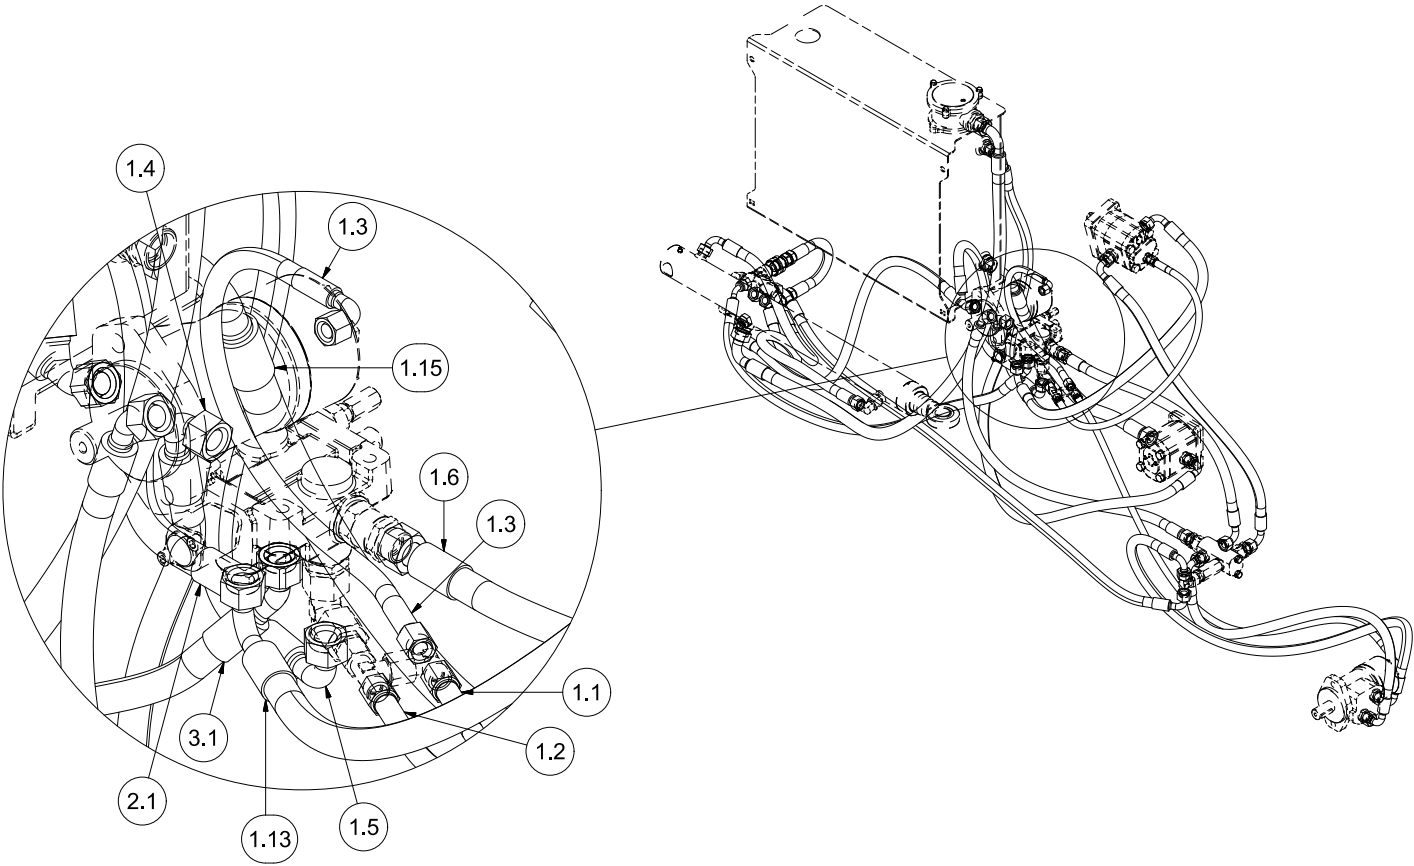

Pos	Qty	Article no	Designation
1	1		Basic package
1.1	1	2958401	Hydraulic hose 1/4" L1500
1.2	1	2958400	Hydraulic hose 1/4" L800
1.3	1	2958402	Hydraulic hose 1/4" L650
1.4	1	2958503	Hydraulic hose 1/2" L930
1.5	1	2958516	Hydraulic hose 1/2" L660
1.6	1	2958506	Hydraulic hose 1/2" L640
1.7	1	2958507	Hydraulic hose 1/2" L1210
1.8	1	2958511	Hydraulic hose 1/2" L1320
1.9	1	2958510	Hydraulic hose 1/2" L1480
1.10	1	2958509	Hydraulic hose 1/2" L1000
1.11	1	2958512	Hydraulic hose 1/2" L650
1.12	1	2958513	Hydraulic hose 1/2" L730
1.13	1	2958504	Hydraulic hose 1/2" L1000
1.14	1	2958177	Hydraulic hose 3/4" L1420
1.15	1	2958178	Hydraulic hose 3/4" L600
1.16	1	2958508	Hydraulic hose 1/2" L970
2	1		Without outlet cane stand
2.1	1	2958505	Hydraulic hose 1/2" L660
3	1		With outlet cane stand
3.1	1	2958514	Hydraulic hose 1/2" L980
3.2	1	2958515	Hydraulic hose 1/2" L1070
3.3	1	2958183	Hydraulic hose 1/2" L300