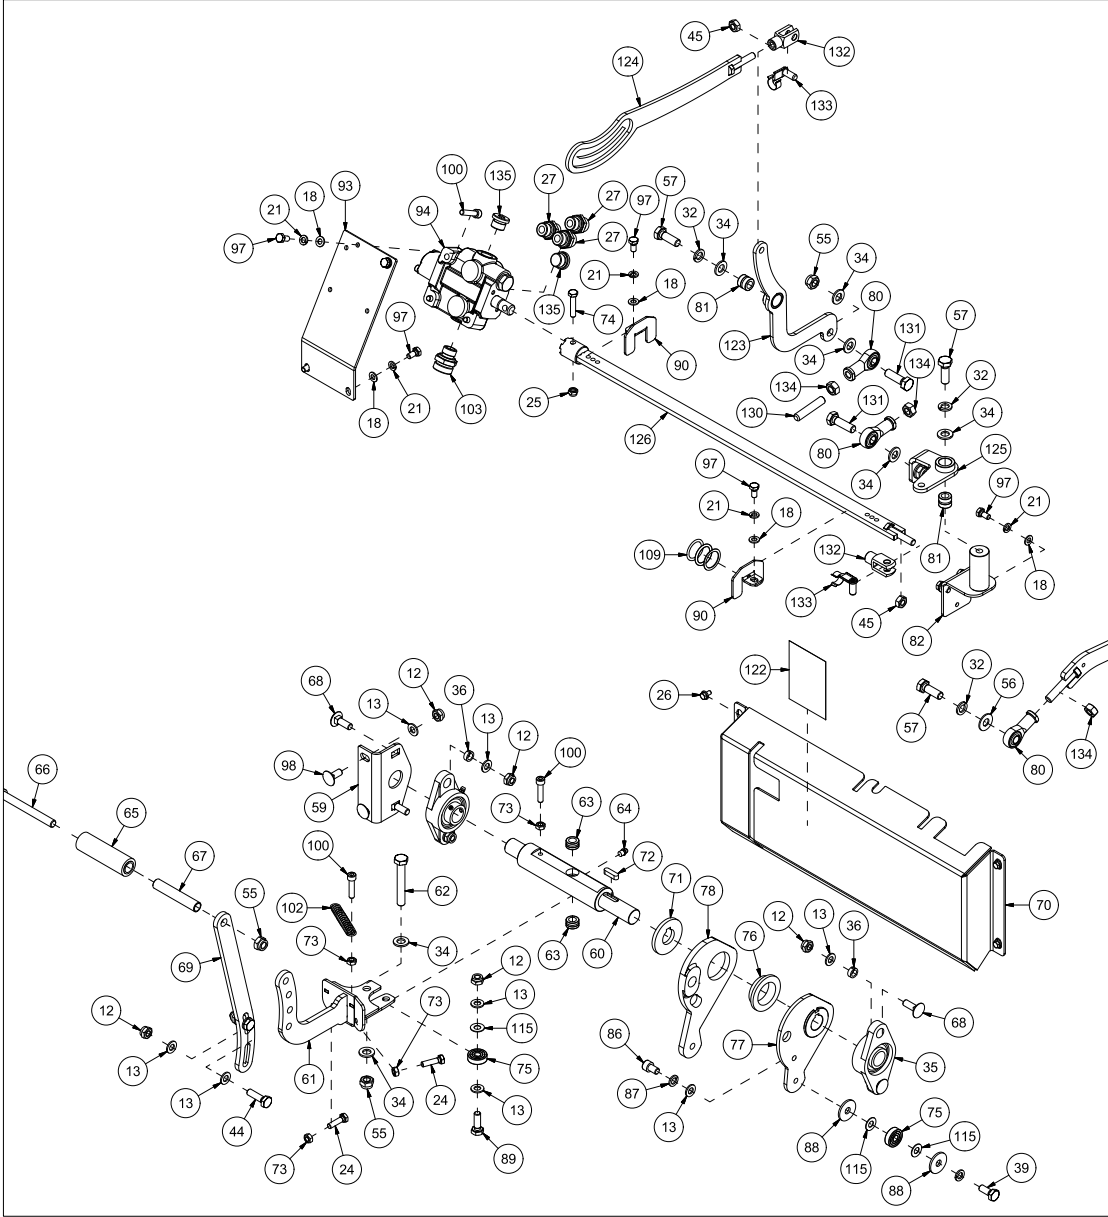

Pos	Qty	Article no	Designation
1	1	14131033	Shaft saw movement
2	1	14131015	Fixing block
3	1	14131024	Sword bracket
4	1	14131025	Sliding plate log stopper
5	1	14131156	Drive wheel saw chain
6	1	1411236	Damping plate
7	1	14130095	Wedge
8	2	2425307	Hexagon screw M10x50 ElZn 8.8 DIN 933
9	4	2477256	Unbraco cylinder screw M8x50 ElZn DIN 912
10	2	14120205	Plate
11	1	14120206	Tensioning tap
12	23	2483610	Locking nut M10 ElZn DIN 985
13	34	2531060	Washer M10 ElZn DIN 125
14	1	14130003	Middle drive sprocket
15	1	14130001	Inner drive sprocket
16	1	14130002	Outer drive sprocket
17	1	2957814	Flash fittings 6mm 1/8" 90gr
18	29	2531047	Washer M8 ElZn DIN 125
19	6	2531039	Washer M6 ElZn DIN 125
20	4	2477248	Unbraco cylinder screw M8x30 ElZn DIN 912
21	16	2534047	Spring washer M8 ElZn DIN 127
22	7	2534039	Spring washer M6 ElZn DIN 127
23	6	2477200	Unbraco cylinder screw M6x16 ElZn DIN 912
24	8	2422248	Hexagon screw M8x30 ElZn 8.8 DIN 933
25	9	2483609	Locking nut M8 ElZn DIN 985
26	6	2451196	Hexagon screw with flange M6x10 ElZn 8.8 DIN 6921
27	10	2957768	Hexagon nipple GEK BSP 1/2" L15 ED
28	1	14132011	Arm
29	3	14131076	Washer ϕ 12,2/20x6
30	1	2473239	Threated pin M8x16 St DIN 916
31	1	2533090	Body washer M12 ElZn DIN 9021
32	7	2534069	Spring washer M12 ElZn DIN 127
33	1	2422346	Hexagon screw M12x25 ElZn 8.8 DIN 933
34	16	2531069	Washer M12 ElZn DIN 125
35	4	2954169	Flange bearing UCFL 205 25mm

Pos	Qty	Article no	Designation
36	8	1411167	Bushing
37	4	2344332	Locking screw M10x35 ElZn 8.8 DIN 603
38	1	14131034	Sword holder bracket
39	7	2422297	Hexagon screw M10x25 ElZn 8.8 DIN 933
40	1	14120132	Cylinder
41	1	14120127	Piston
42	1	2912068	Pressure spring Dt1,0 Di9,0 L45 St
43	1	14120190	Eccentric bushing
44	4	2422301	Hexagon screw M10x35 ElZn 8.8 DIN 933
45	6	2481610	Hexagon nut M10 ElZn DIN 934
46	1	14131084	Holder for chain oil tank
47	1	2957811	Bulkhead bushing ϕ8,0
48	2	2476197	Unbraco button head screw M6x12 ElZn ISO 7380
49	3	2525203	Taper clamping 6x16 St DIN 1481
50	1	2963132	Saw chain 73 joint 0,325" deviation
51	1	14132067	Sword
52	1	2478314	Eye bolt M10x80
53	1	2913041	Extension spring Dt5,38 Dy41 L240 A2
54	1	14132039	Strut
55	7	2483611	Locking nut M12 ElZn DIN 985
56	2	2533069	Body washer ϕ12,5/28x2
57	8	2422350	Hexagon screw M12x35 ElZn 8.8 DIN 933
58	1	2422348	Hexagon screw M12x30 ElZn 8.8 DIN 933
59	1	14132033	Bracket
60	1	14132007	Shaft operation handle
61	1	14132032	Bracket operation handle
62	1	2422363	Hexagon screw M12x80 ElZn 8.8 DIN 931
63	2	14130090	Sliding bearing
64	1	2478407	Grease nipple straight M8
65	1	2245066	Plastic handle
66	1	2477366	Unbraco cylinder screw M12x110 ElZn DIN 912
67	1	1311862	Bushing
68	4	2344331	Locking screw M10x30 ElZn 8.8 DIN 603
69	1	14132078	Operation handle
70	1	14132037	Operation cover

Serial number: 150009 - 150015