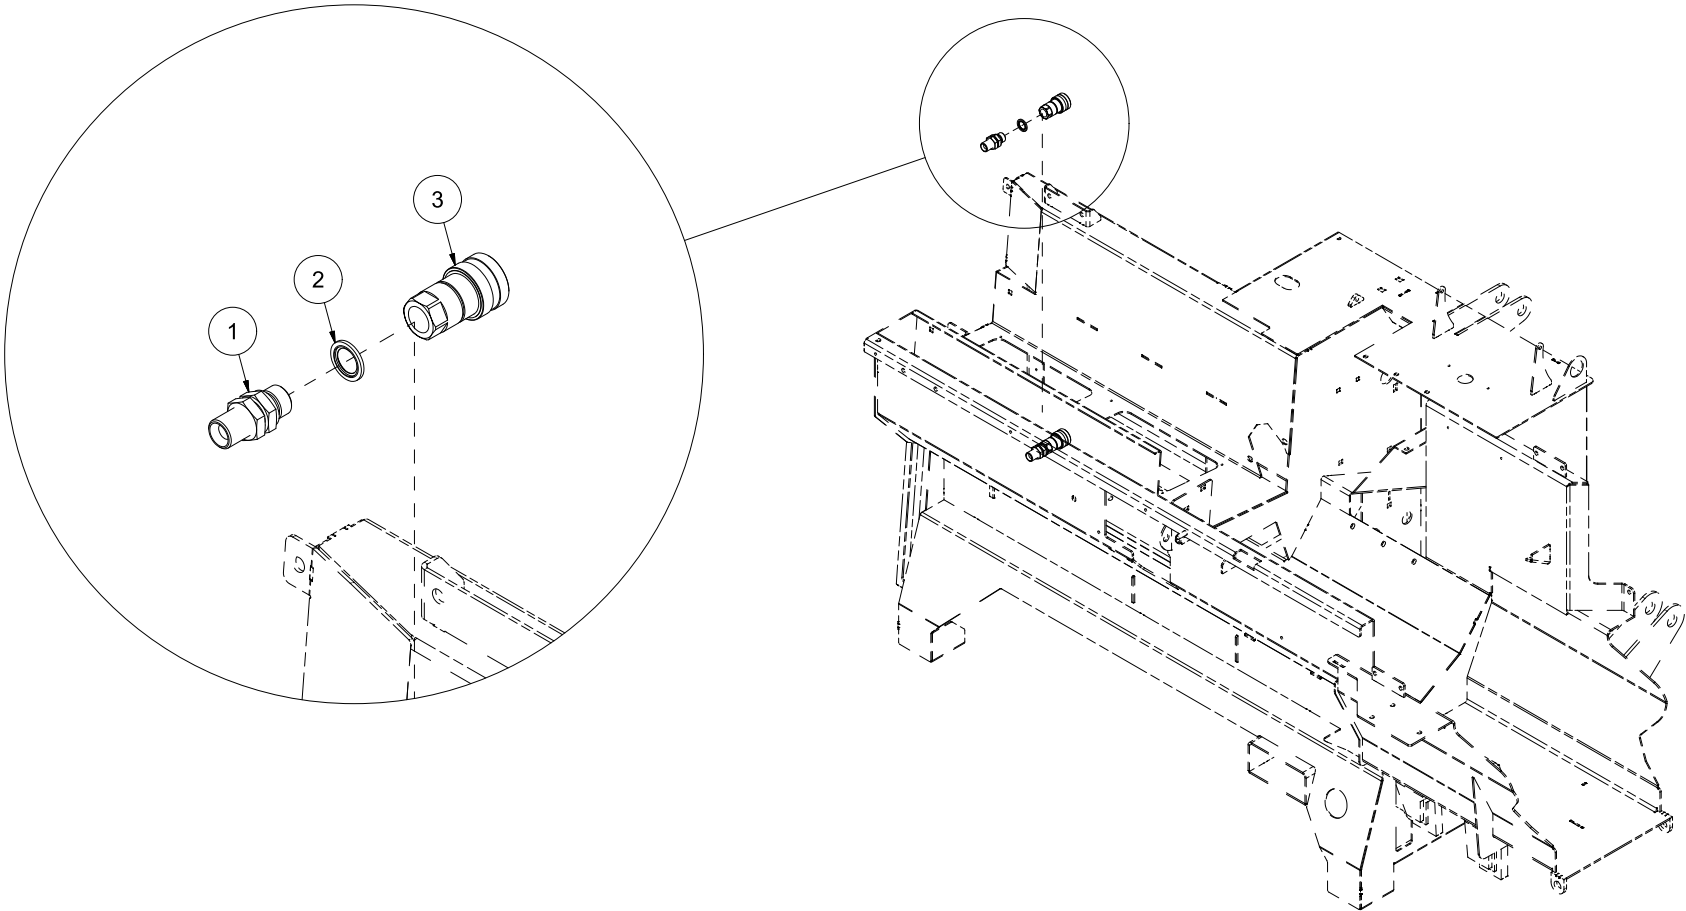

Pos	Qty	Article no	Designation
1	2	2957804	Bulkhead bushing 1/2" BSP
2	2	2957861	Hydraulic gasket 1/2"
3	2	2957858	Quick coupling 1/2" hunk.