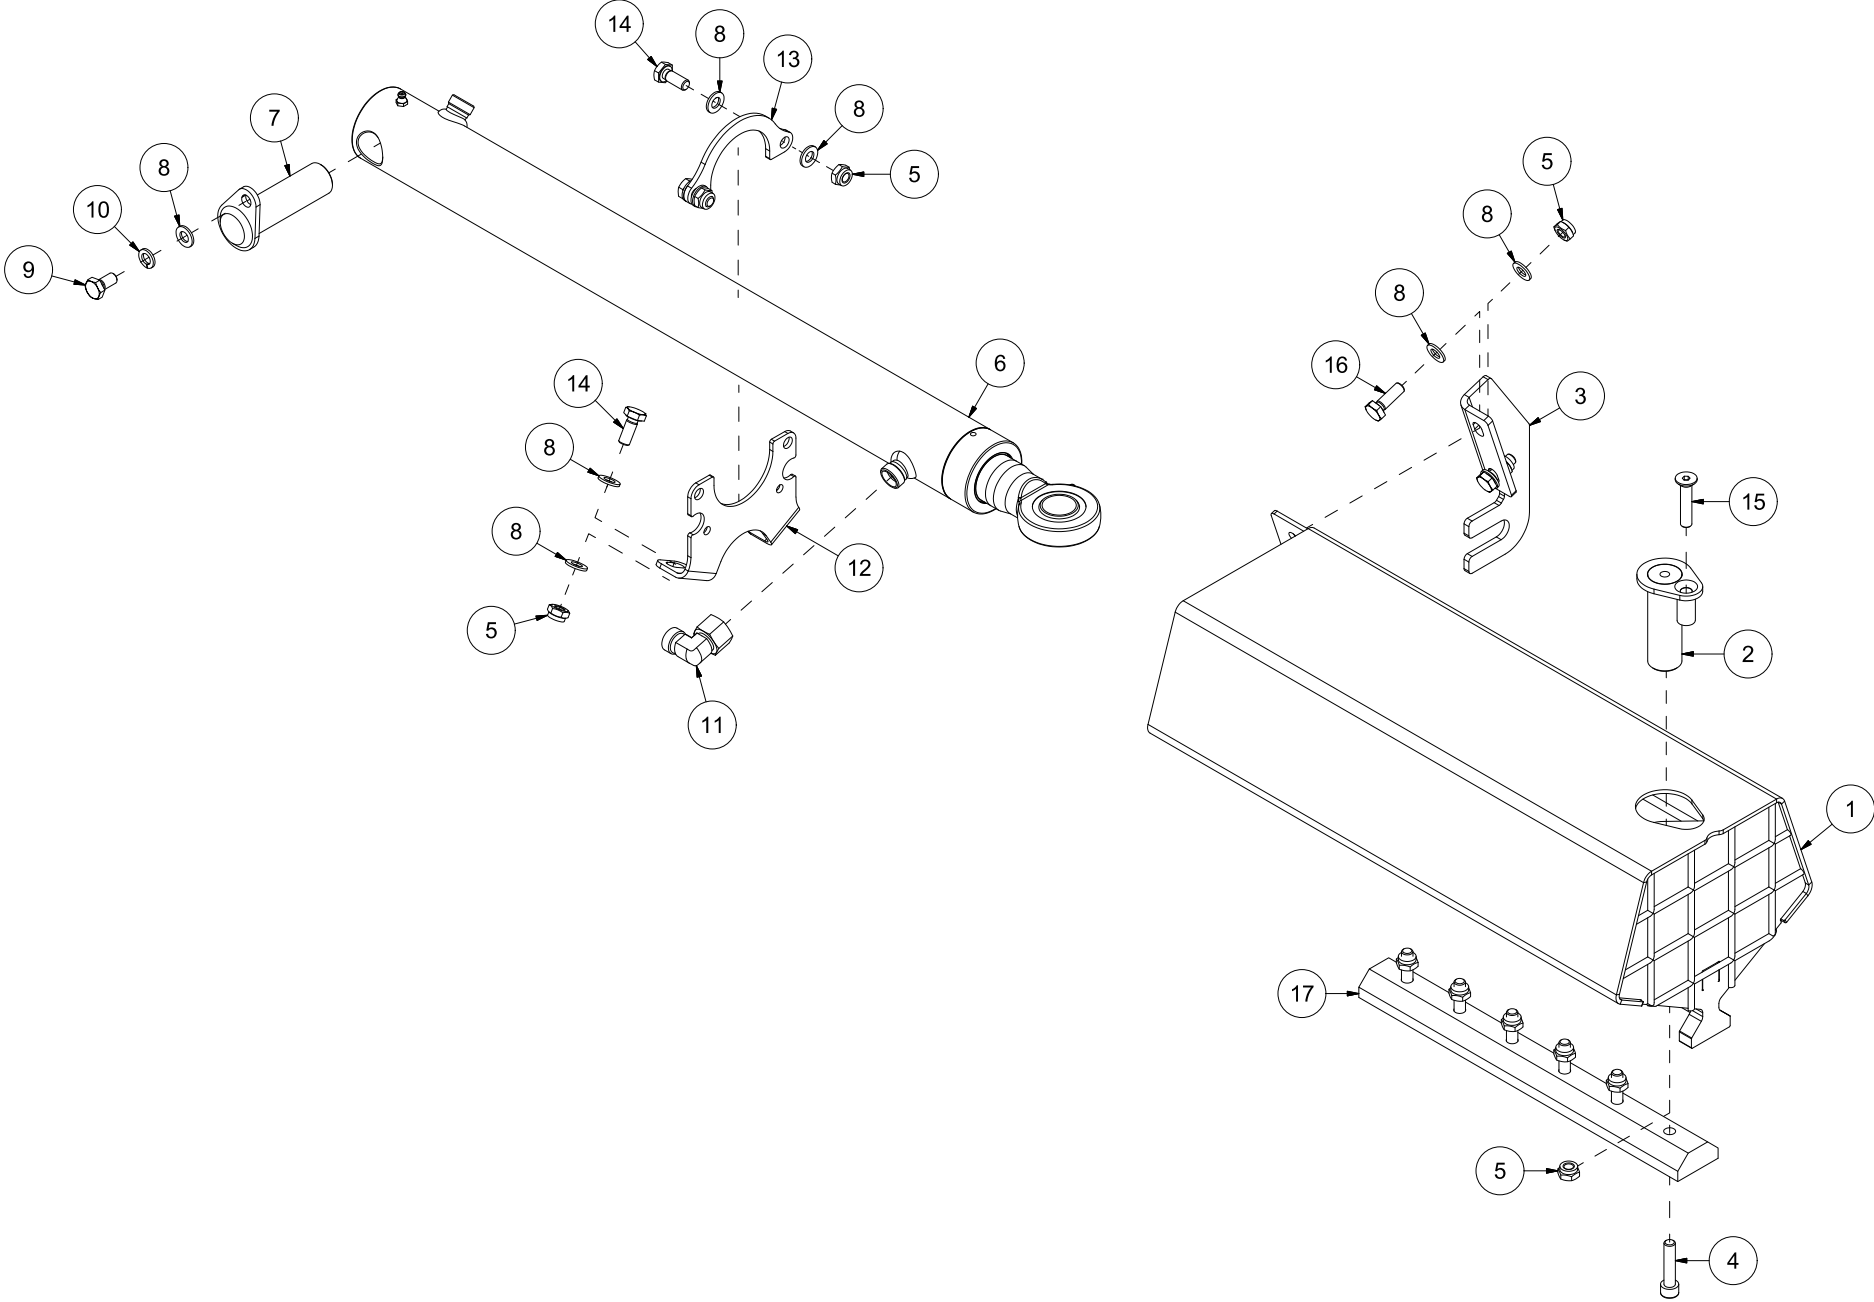

41328005 | Splitting ram

Pos	Qty	Article no	Designation
1	1	14132002	Splitter piston
2	1	14132045	Bolt
3	1	14132018	Bracket
4	6	2471305	Unbraco cylinder screw M10x45 St 12.9 DIN 912
5	12	2483610	Locking nut M10 ElZn DIN 985
6	1	2955369	Cylinder Ø60/45 SL567
7	1	14132073	Bolt
8	13	2531060	Washer M10 ElZn DIN 125
9	1	2422295	Hexagon screw M10x20 ElZn 8.8 DIN 933
10	1	2534060	Spring washer M10 ElZn DIN 127
11	1	2957771	Swivel nipple 90` EVWK 15L
12	1	14132075	Bracket
13	1	14132076	Plate
14	4	2422297	Hexagon screw M10x25 ElZn 8.8 DIN 933
15	1	2472307	Countersink head screw M10x50 St 10.9 DIN 7991
16	2	2422299	Hexagon screw M10x30 ElZn 8.8 DIN 933
17	1	14132111	Slide